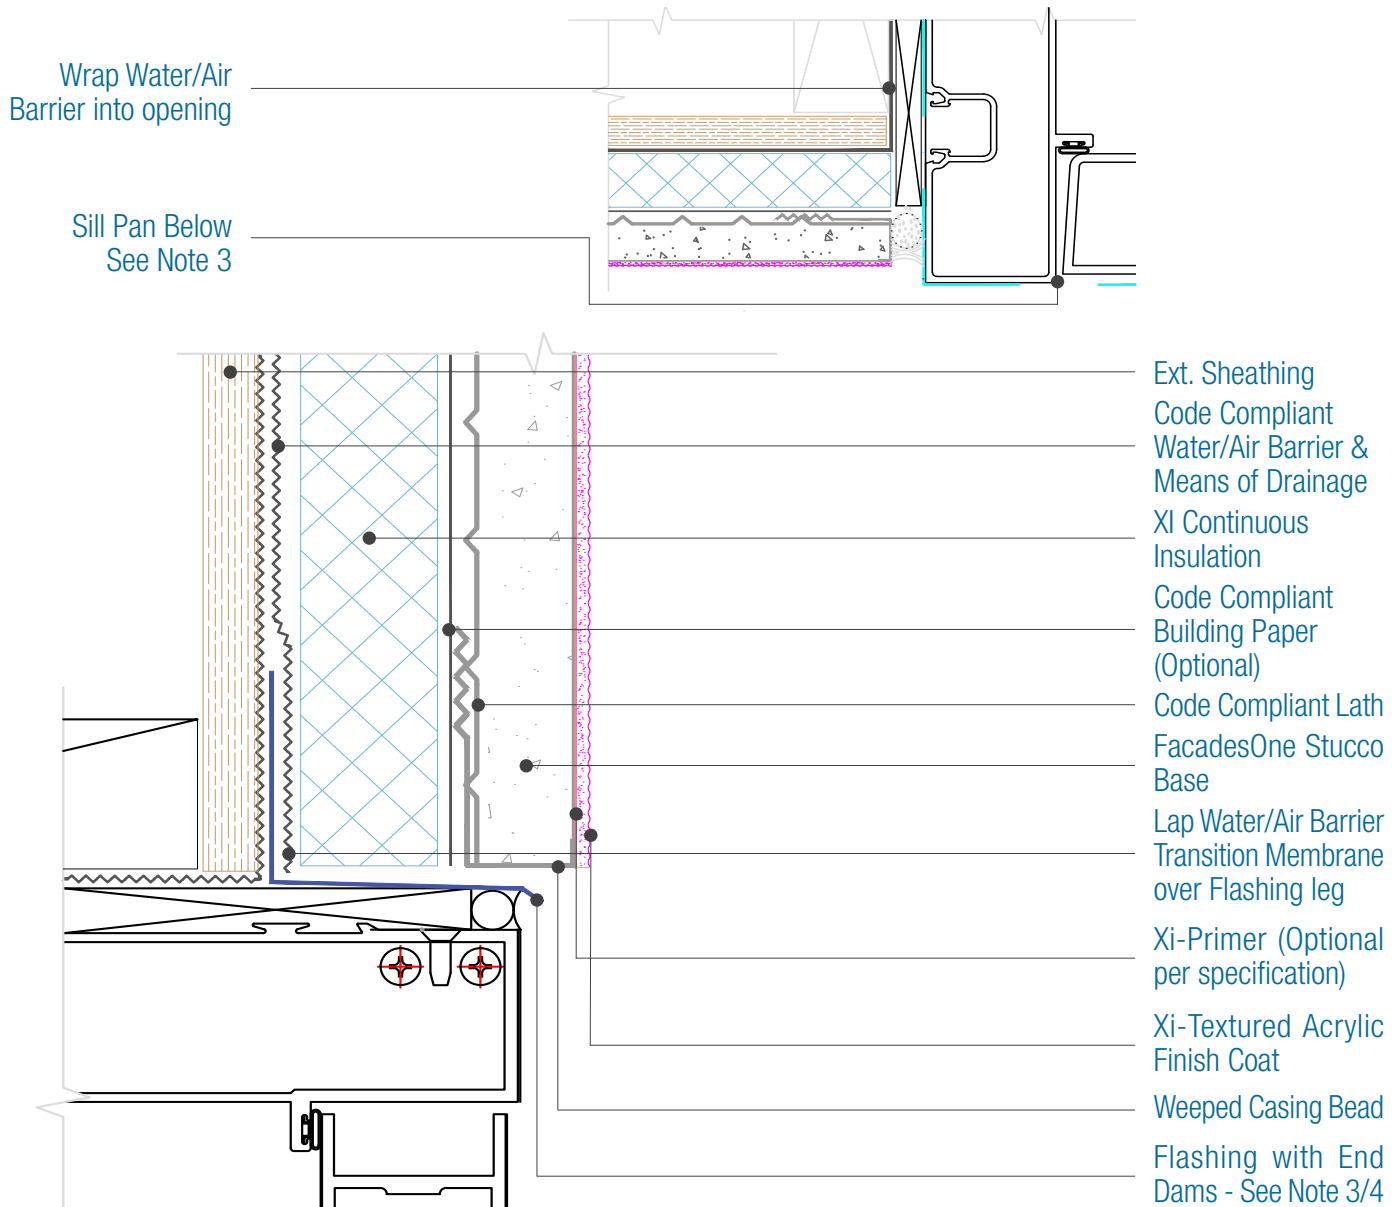

15262 Capital Port
 San Antonio, TX 78249
 1-800-611-6602
 facadesxi.com

FacadesOne Xi-Series Assembly Storefront Window Head and Jamb

Date: 06-15-2020 | Detail.F1XI.II.3 v1

NOTES:

1. Provide Air Tight seals at all perimeter of opening for an airtight seal.
2. For Rough Opening Protection and options see Water/Air Barrier Manufacturers installation
3. The Door must be set in a pan flashing and rough opening protection wrapped into that pan flashing.
4. Responsibility of the flashing is not necessarily that of the plastering contractor and should be denoted in the contract documents.
5. Flashing must be installed with End Dams and be completely watertight
6. For full assembly options, materials and placement of materials refer to the specific FacadesXi System specifications.
7. Drainage is required per the current Evaluation Report. See Detail I.3 for material options.